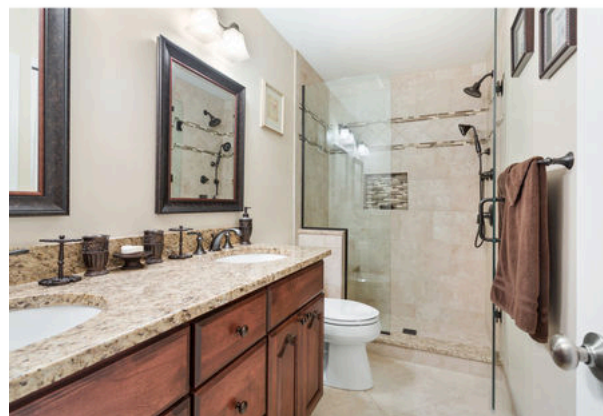

Converting an existing bathtub/shower combination to a shower can bring light into your interiors, allow you to add the type of customized and luxurious touches you want, and let you experience a spa-like atmosphere.

FINE TOUCHES

From simple additions that add updated style to your space, to bold new looks, a shower conversion has endless possibilities. Our team will talk to you about tile choices, accessory finishes, and more as we create the perfect design. Your new shower can harmonize effortlessly with the rest of your home, or J&J Construction will help you choose a whole new look. Our designers know that even small details such as mosaic tile accents, granite or quartz shower niche shelves and seats, and a mix of textures are important in this environment.

A WHOLE NEW LOOK

Once you've decided to change your existing tub or shower combination for a luxurious new walk-in shower, you have the ability to transform the look of your bathroom. Glass walls open up the space, letting light flow and allowing new shower tiles to add a welcome accent. You can change color schemes and complement new or existing features with exciting options in tiles, trims, and fixtures. Many homeowners opt to upgrade their bathroom cabinets at the same time as their shower conversion. Coordinating counters, wood colors and finishes, and hardware creates a finished and stylish new look while adding storage and organization to the room.

TIME FOR LUXURY

Bathrooms should be a place to retreat to and relax. You can rely on our design team to help you select the best features that will make your new shower a favorite part of your day.

Popular items such as heated floors, wall niches, curbless thresholds, footrests, and benches can be added to your design. Customize your experience with waterfall showerheads, body sprays, towel bars, and safety features that are not only attractive but functional.